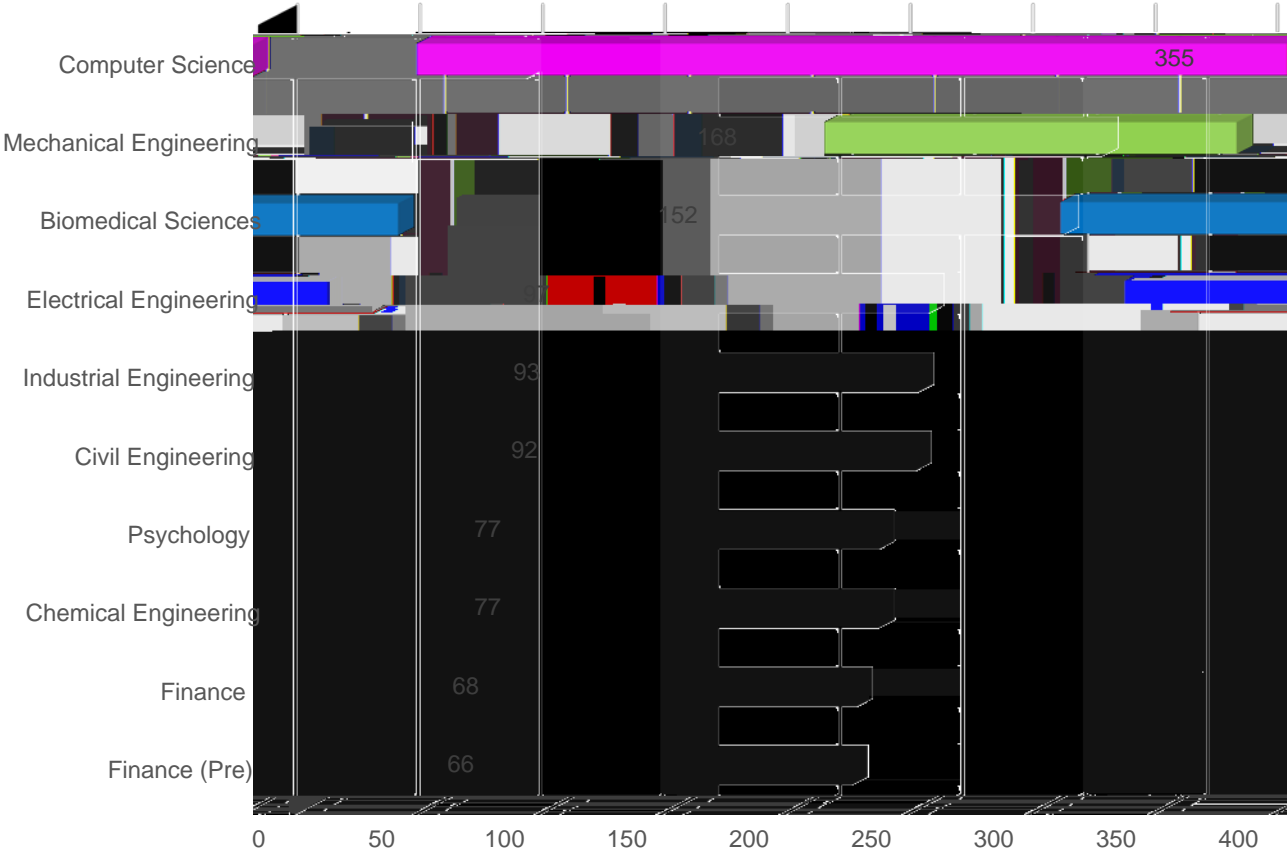

USF World
Office of International Services
Fall 2021

Top 10 Countries

USF World
Office of International Services
Fall 2021

400

200

0

USF World
Office of International Services
Fall 2021

Top 10 Countries Undergraduate Students

USF World
Office of International Services
Fall 2021

Top 10 Countries Pathway Students

USF World

USF World
Office of International Services
Fall 2021

Top 10 Majors Undergraduate Students

Bolivia	54
---------	----

Dominican Republic	6	0.13%
Ecuador	24	0.51%
Egypt	88	1.88%
El Salvador	16	0.34%
Eritrea	1	0.02%
Ethiopia	8	0.17%
Finland	3	0.06%
France	29	0.62%
Gabon	2	0.04%
Georgia	6	0.13%
Germany	28	0.60%
Ghana	20	0.43%
Greece	5	0.11%
Grenada	1	0.02%
Guatemala	9	0.19%
Guyana	3	0.06%
Haiti	18	0.38%
Honduras	28	0.60%
Hong Kong	2	0.04%
Iceland	1	0.02%
India	959	20.44%
Indonesia	13	0.28%
Iran	39	0.83%
Iraq	3	0.06%