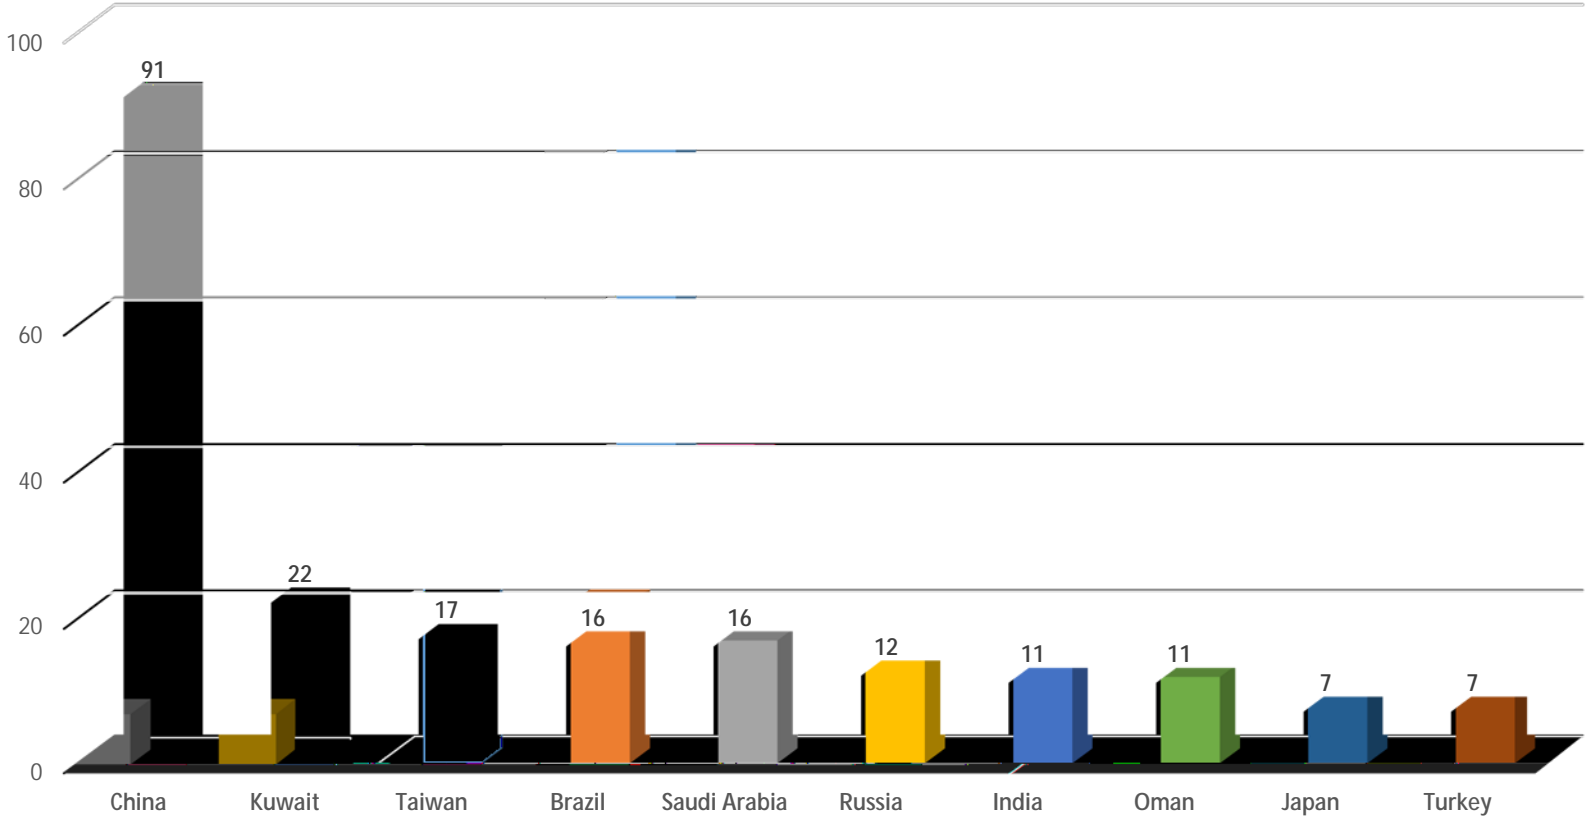

USF World  
Office of International Services  
Fall 2020

USF International Students Per Academic Level

USF World  
Office of International Services  
Fall 2020

Top 10 Countries

**USF World**  
Office of International Services  
**Fall 2020**

USF World  
Office of International Services  
Fall 2020

Top 10 Countries - Pathway Students

USF World  
Office of International Services  
Fall 2020

## Top 10 Graduate Majors

USF World  
Office of International Services  
Fall 2020

Top 10 Majors - Undergraduate Students

---

Nicaragua	1	0.02%
Niger	1	0.02%
Nigeria	79	1.82%
Norway	1	0.02%
Oman	137	3.15%

## Number of International Students Per Country (Numerical Order)

Country	# Per	% of Total
India	696	16.01%
China	652	15.00%
Brazil	247	5.68%
Saudi Arabia	161	3.70%
Vietnam	151	3.47%
Bangladesh	140	3.22%
Oman	137	3.15%
Venezuela	115	2.65%
Taiwan	88	2.02%
Pakistan	87	2.00%
Kuwait	83	1.91%
Colombia	80	1.84%
Jamaica	80	1.84%
Nigeria	79	1.82%
Trinidad & Tobago	79	1.82%
Egypt	72	1.66%
Russia	66	1.52%
Mexico	65	1.50%