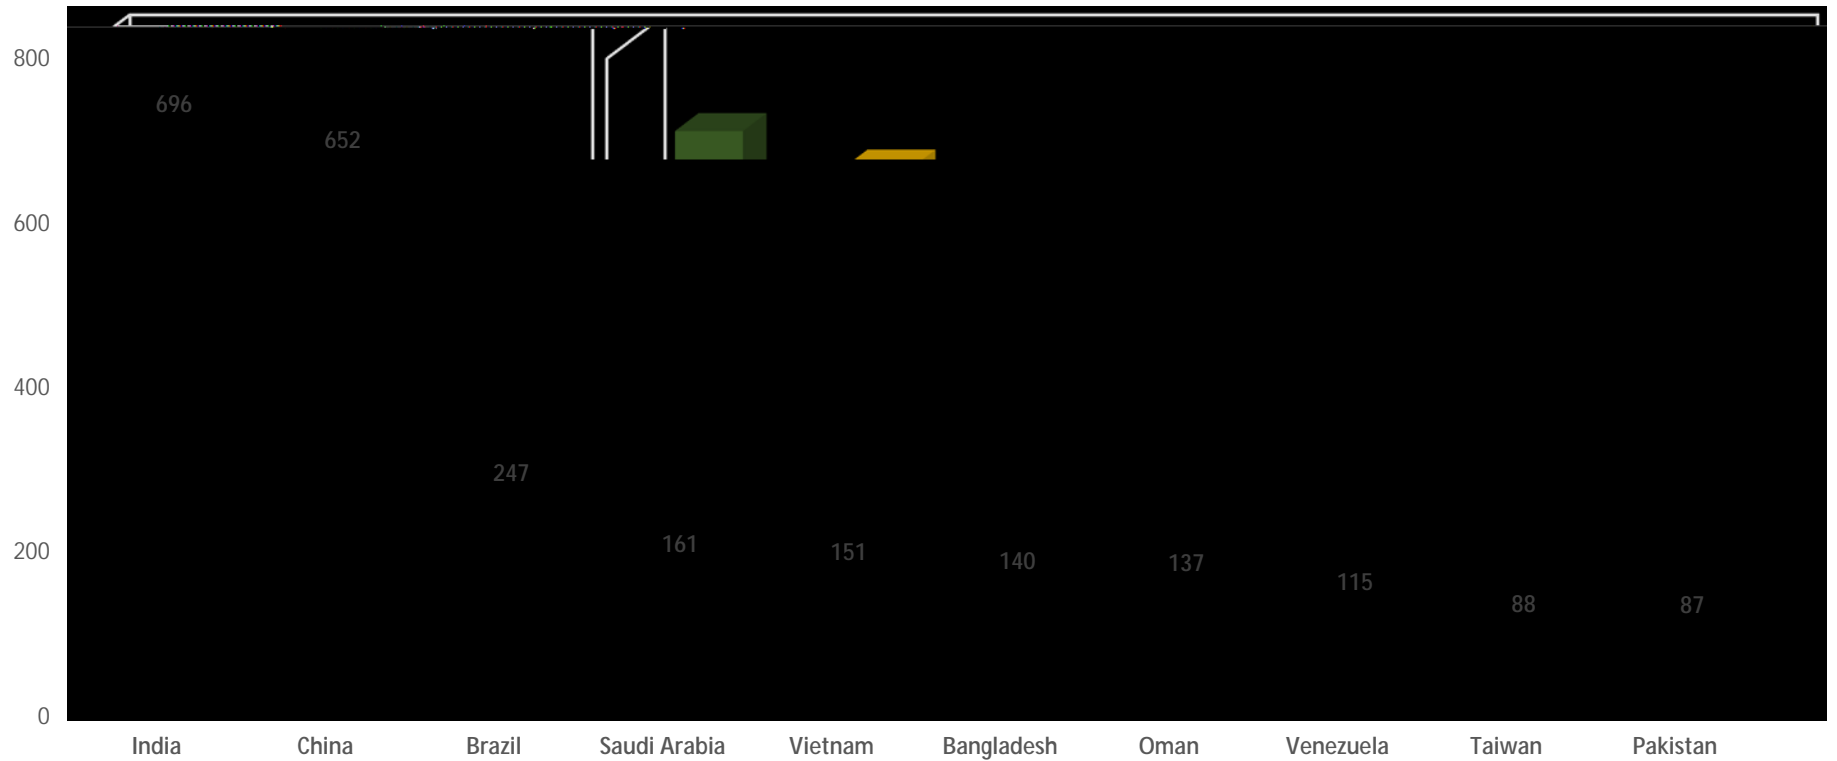

USF World  
Office of International Services  
Fall 2020

USF International Students Per Academic Level

USF World  
Office of International Services  
Fall 2020

Top 10 Countries

**USF World**  
Office of International Services  
**Fall 2020**

USF World  
Office of International Services  
Fall 2020

Top 10 Countries - Pathway Students

USF World  
Office of International Services  
Fall 2020

## Top 10 Graduate Majors

USF World  
Office of International Services  
Fall 2020

Top 10 Majors - Undergraduate Students

---

Nicaragua	1	0.02%
Niger	1	0.02%
Nigeria	79	1.82%
Norway	1	0.02%
Oman	137	3.15%

## Number of International Students Per Country (Numerical Order)

Country	# Per	% of Total
India	696	16.01%
China	652	15.00%
Brazil	247	5.68%
Saudi Arabia	161	3.70%
Vietnam	151	3.47%
Bangladesh	140	3.22%
Oman	137	3.15%
Venezuela	115	2.65%
Taiwan	88	2.02%
Pakistan	87	2.00%
Kuwait	83	1.91%
Colombia	80	1.84%
Jamaica	80	1.84%
Nigeria	79	1.82%
Trinidad & Tobago	79	1.82%
Egypt	72	1.66%
Russia	66	1.52%
Mexico	65	1.50%