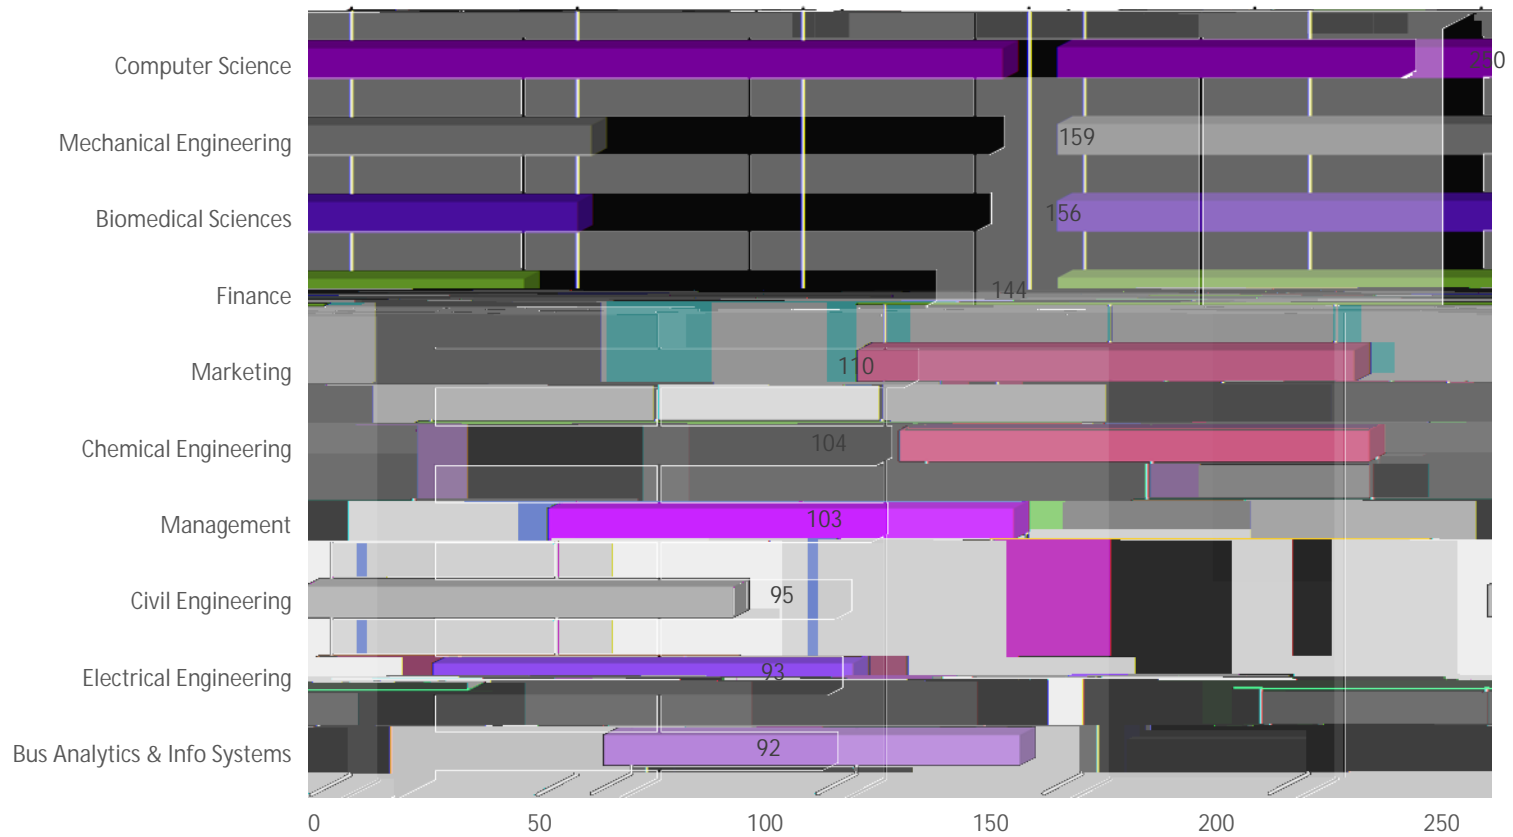

USF World  
Office of International Services  
Fall 2020

USF International Students Per Academic Level

USF World  
Office of International Services  
Fall 2020

Top 10 Countries

**USF World**  
Office of International Services  
**Fall 2020**

USF World  
Office of International Services  
Fall 2020

Top 10 Countries - Pathway Students

USF World  
Office of International Services  
Fall 2020

## Top 10 Graduate Majors

USF World  
Office of International Services  
Fall 2020

Top 10 Majors - Undergraduate Students

---

Nicaragua	1	0.02%
Niger	1	0.02%
Nigeria	79	1.82%
Norway	1	0.02%
Oman	137	3.15%