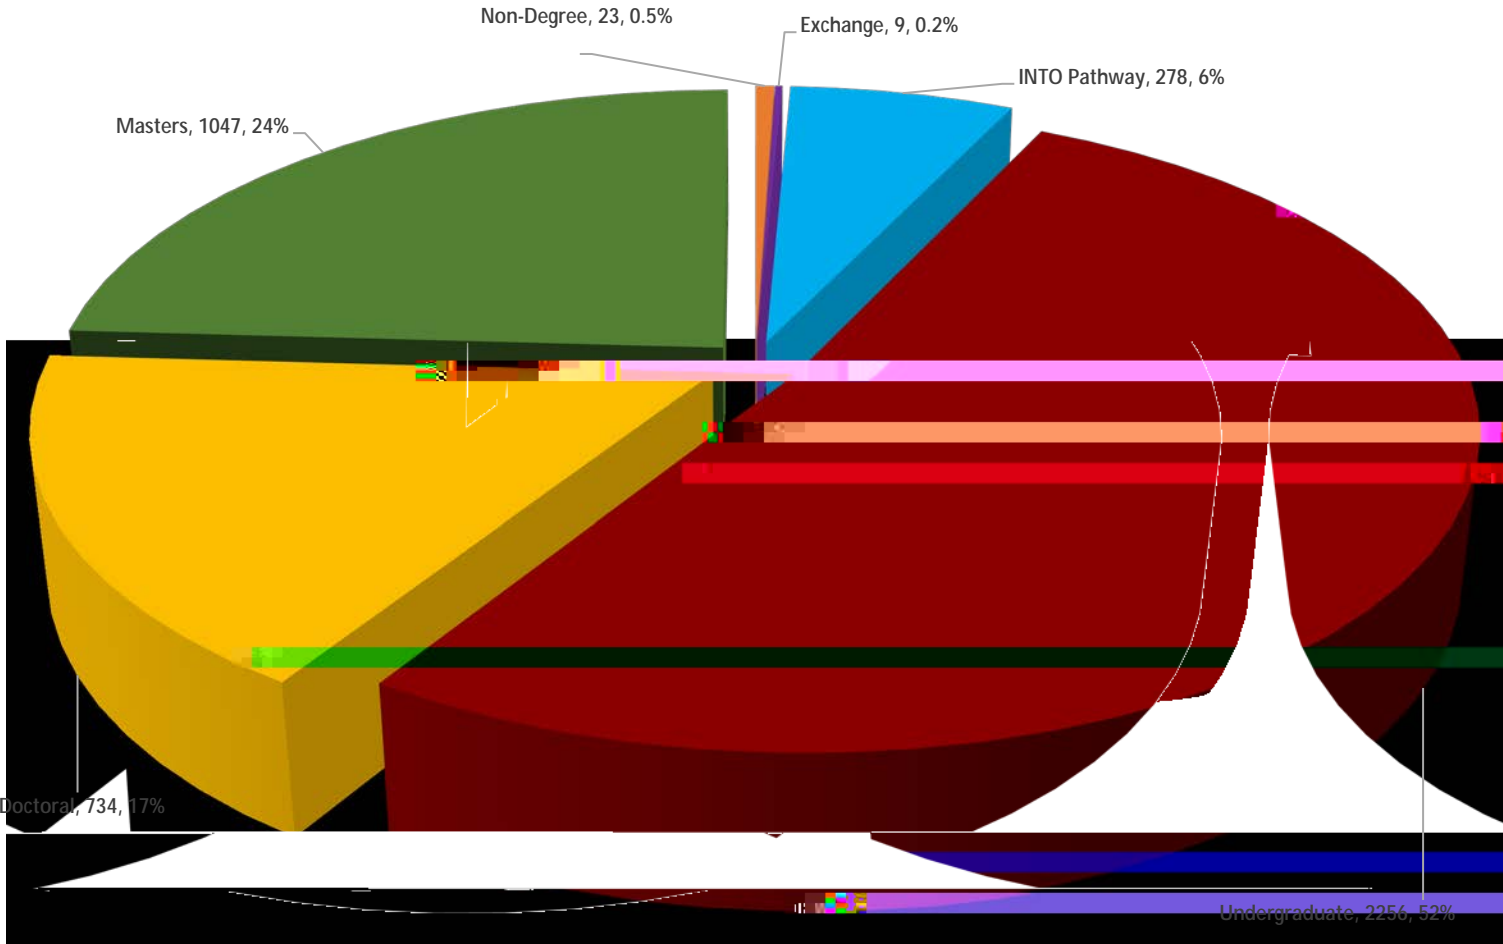

USF World  
Office of International Services  
Fall 2020

USF International Students Per Academic Level

USF World  
Office of International Services  
Fall 2020

Top 10 Countries

**USF World**  
Office of International Services  
**Fall 2020**

USF World  
Office of International Services  
Fall 2020

Top 10 Countries - Pathway Students

USF World  
Office of International Services  
Fall 2020

## Top 10 Graduate Majors

USF World  
Office of International Services  
Fall 2020

Top 10 Majors - Undergraduate Students

---

Nicaragua	1	0.02%
Niger	1	0.02%
Nigeria	79	1.82%
Norway	1	0.02%
Oman	137	3.15%