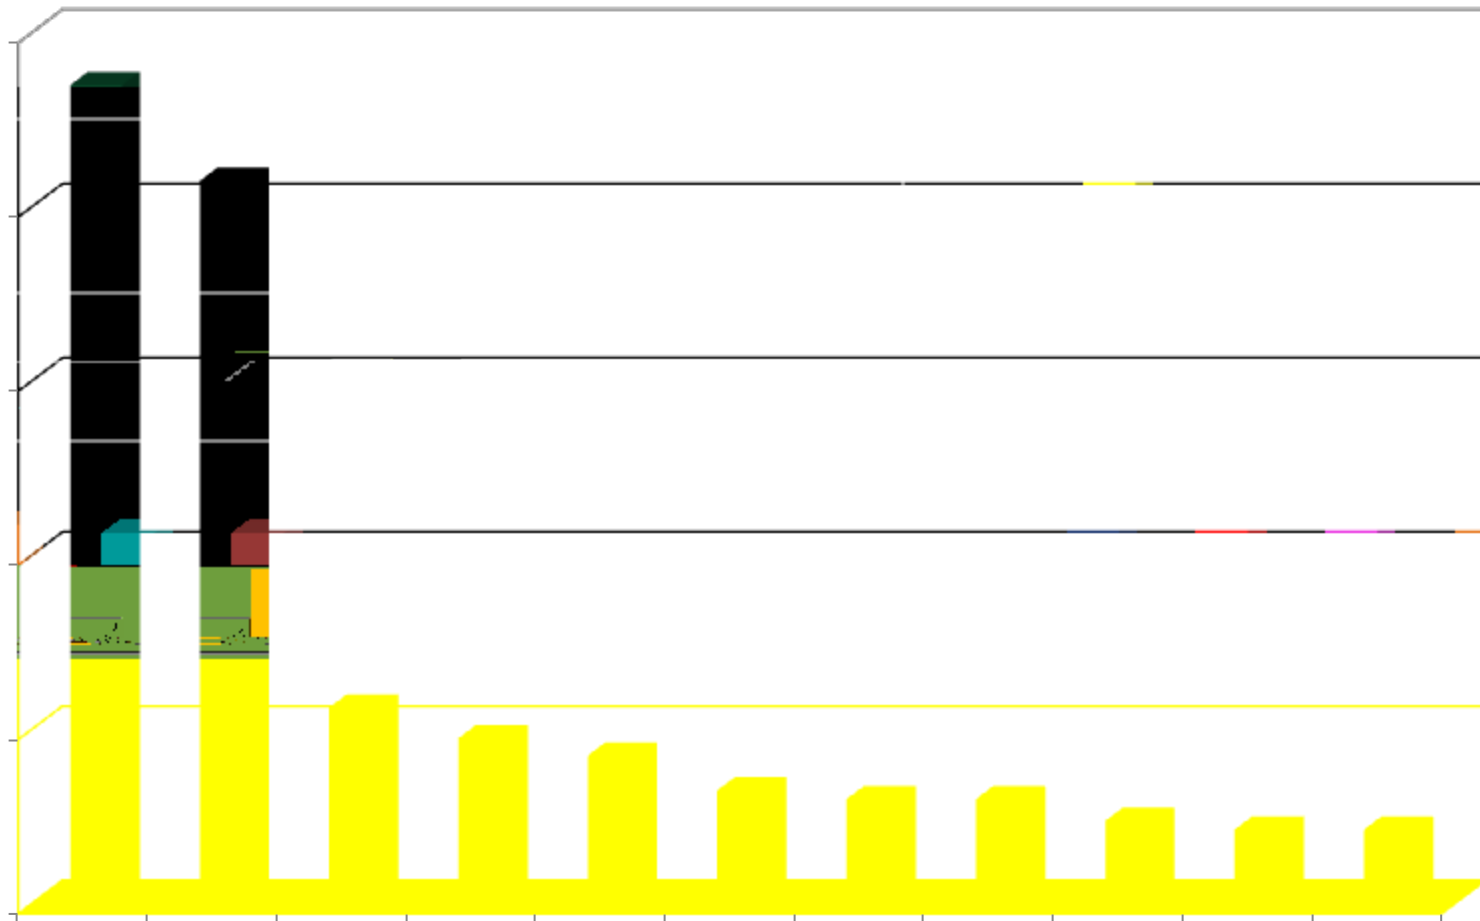

USF World

Fall 2011

Top 10 Countries

Fall 2011 Total Enrollment = 1745

USF World

Fall 2011

Fall 2011 Total Enrollment = 1745

USF World

Fall 2011

Top 10 Countries - Undergraduate Students

Fall 2011 Total Enrollment = 1745

USF World

Fall 2011

Top 10 Majors for Graduate Students

Fall 2011 Total Enrollment = 1745

USF World