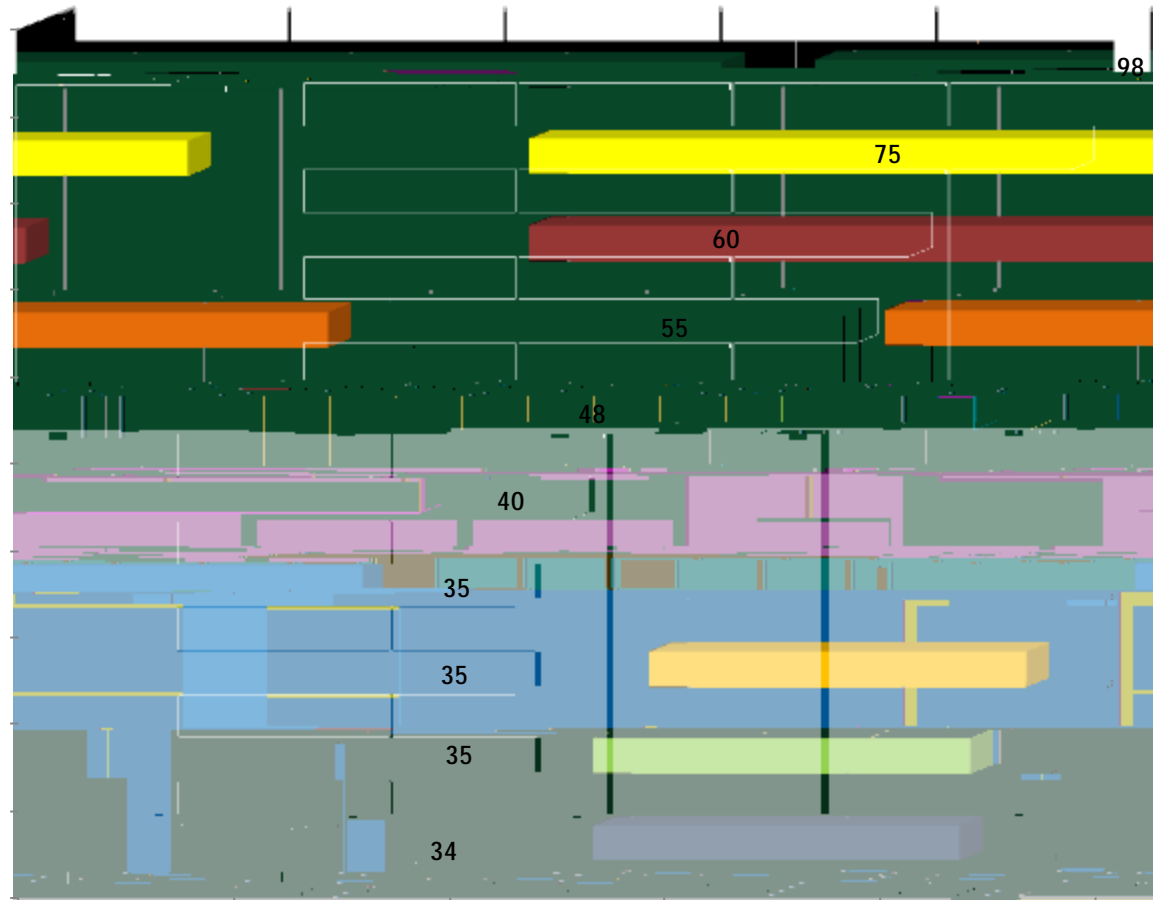

USF World

Fall 2011

Top 10 Countries

Fall 2011 Total Enrollment = 1745

USF World

Fall 2011

Fall 2011 Total Enrollment = 1745

USF World

Fall 2011

Top 10 Countries - Undergraduate Students

Fall 2011 Total Enrollment = 1745

USF World

Fall 2011

Top 10 Majors for Graduate Students

Fall 2011 Total Enrollment = 1745

USF World

Fall 2011

Fall 2011 Total Enrollment = 1745

USF World

Fall 2011

International Students Per USF Campus

Fall 2011 Total Enrollment = 1745

Number of International Students Per Country (Numerical Order)

Country	# Per	% of total