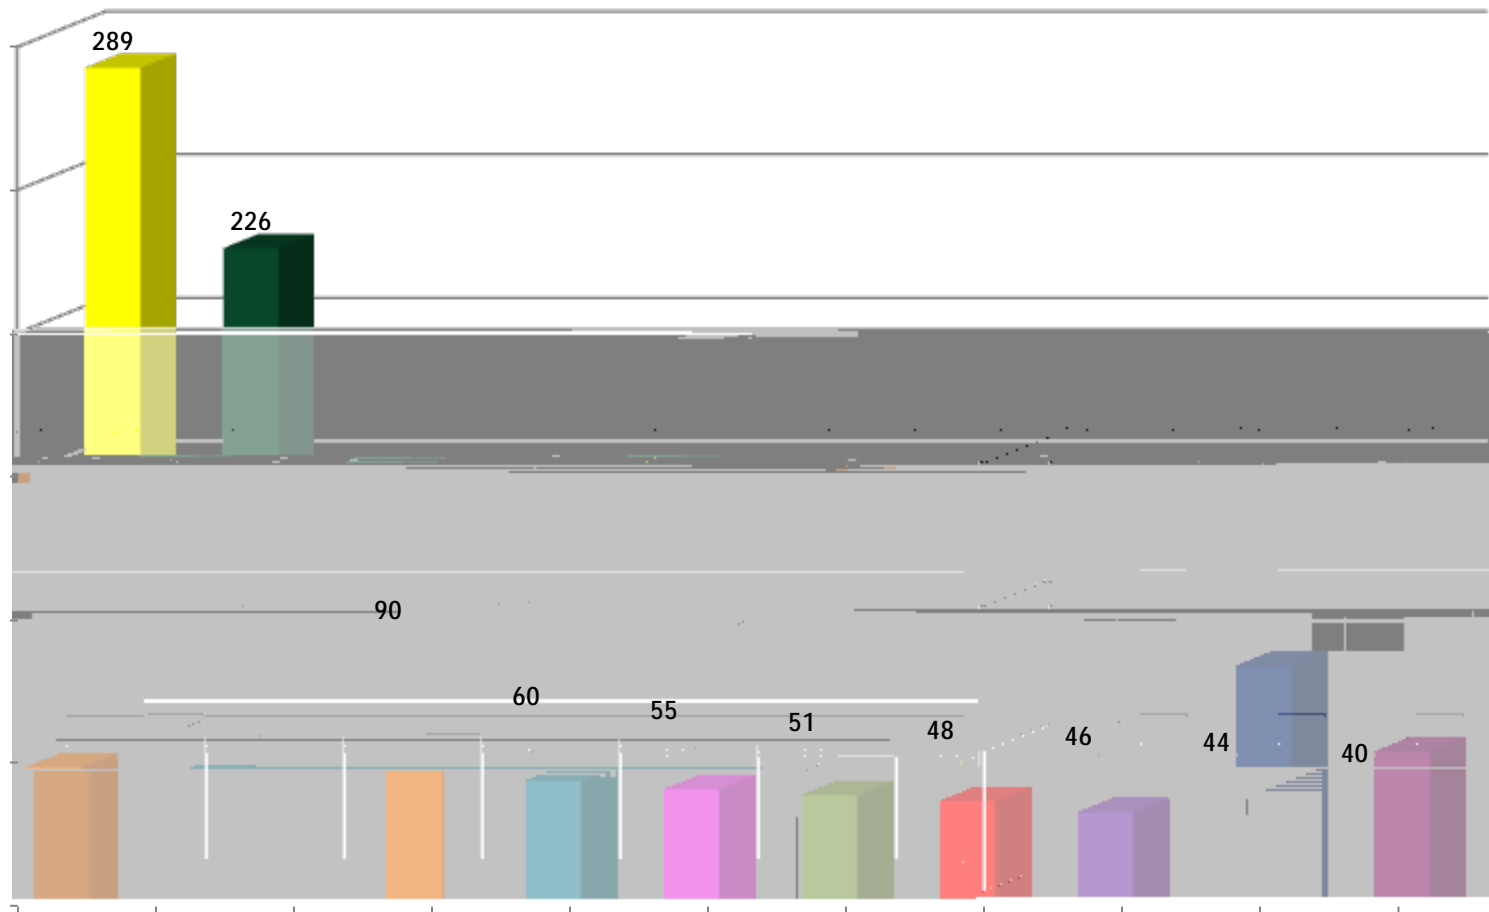

USF World

Fall 2011

Top 10 Countries

Fall 2011 Total Enrollment = 1745

USF World

Fall 2011

Fall 2011 Total Enrollment = 1745

USF World

Fall 2011

Top 10 Countries - Undergraduate Students

Fall 2011 Total Enrollment = 1745

USF World

Fall 2011

Top 10 Majors for Graduate Students

Fall 2011 Total Enrollment = 1745

USF World

Fall 2011

Fall 2011 Total Enrollment = 1745

USF World

Fall 2011

International Students Per USF Campus

Fall 2011 Total Enrollment = 1745

Number of International Students Per Country (Numerical Order)

Country	# Per	% of total