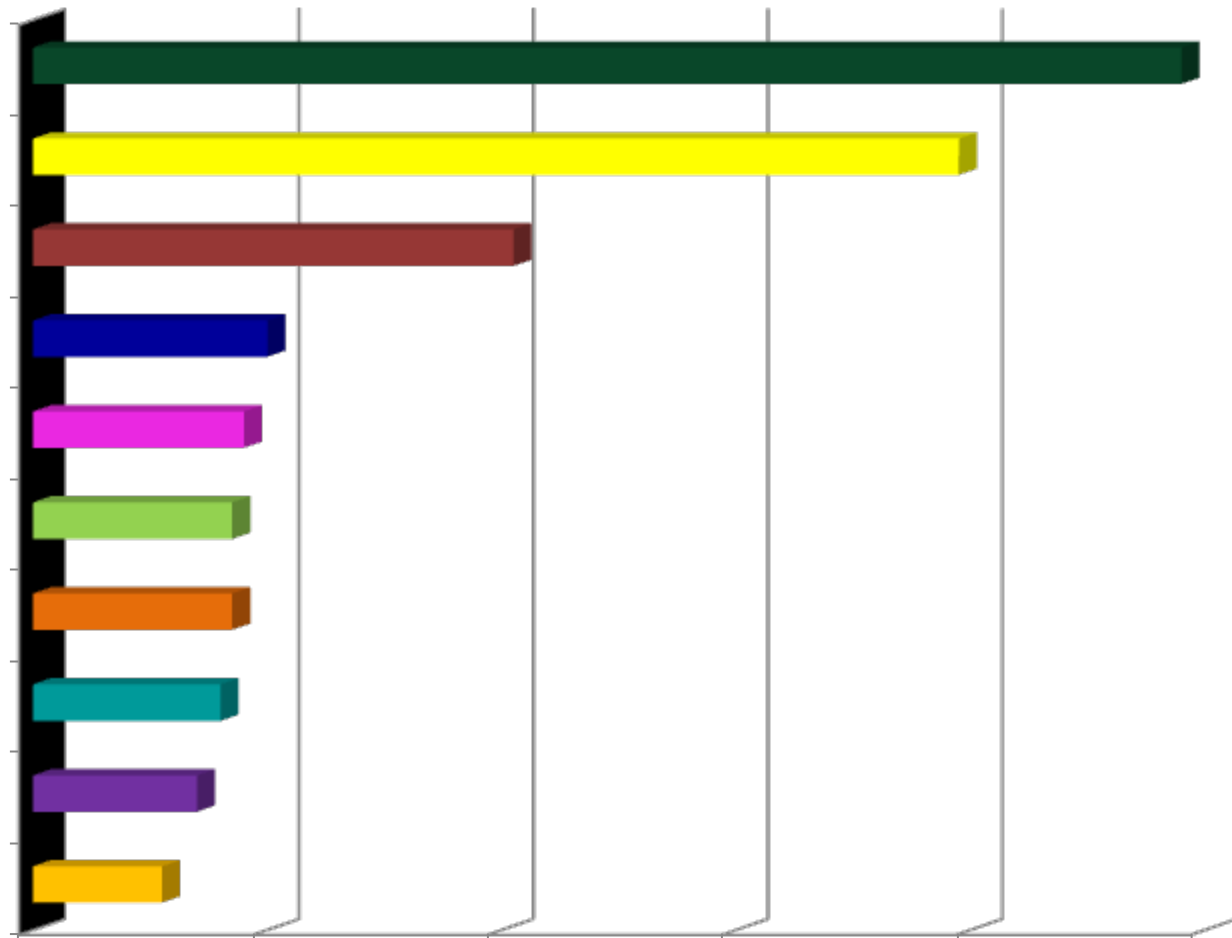

USF World

Fall 2011

Top 10 Countries

Fall 2011 Total Enrollment = 1745

USF World

Fall 2011

Fall 2011 Total Enrollment = 1745

USF World

Fall 2011

Top 10 Countries - Undergraduate Students

Fall 2011 Total Enrollment = 1745

USF World

Fall 2011

Top 10 Majors for Graduate Students

Fall 2011 Total Enrollment = 1745

USF World

Fall 2011

Fall 2011 Total Enrollment = 1745

USF World

Fall 2011

International Students Per USF Campus

Fall 2011 Total Enrollment = 1745

Number of International Students Per Country (Numerical Order)

Country	# Per	% of total