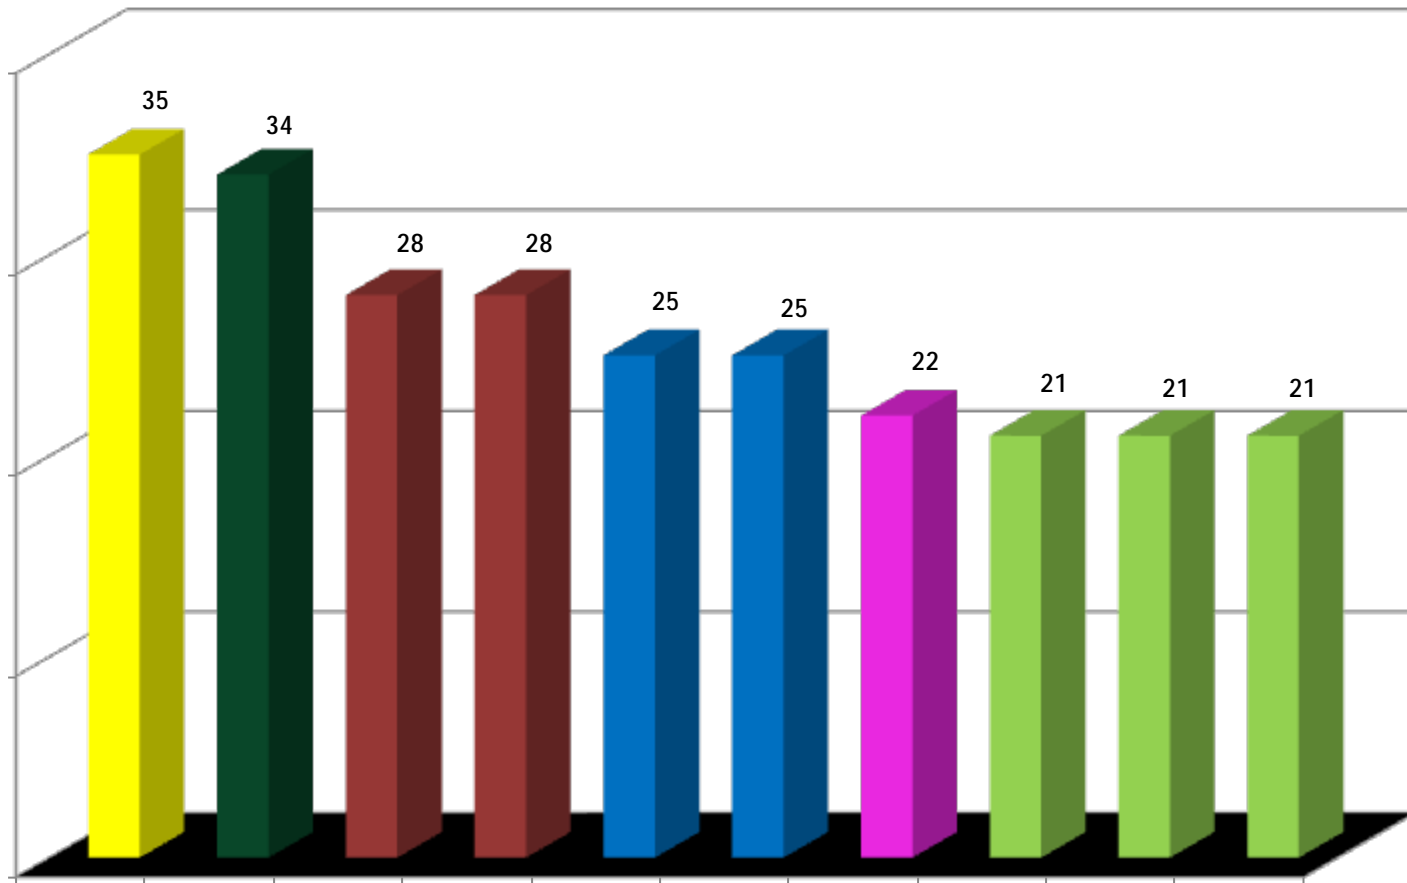

USF World

Fall 2011

Top 10 Countries

Fall 2011 Total Enrollment = 1745

USF World

Fall 2011

Fall 2011 Total Enrollment = 1745

USF World

Fall 2011

Top 10 Countries - Undergraduate Students

Fall 2011 Total Enrollment = 1745

USF World

Fall 2011

Top 10 Majors for Graduate Students

Fall 2011 Total Enrollment = 1745

USF World