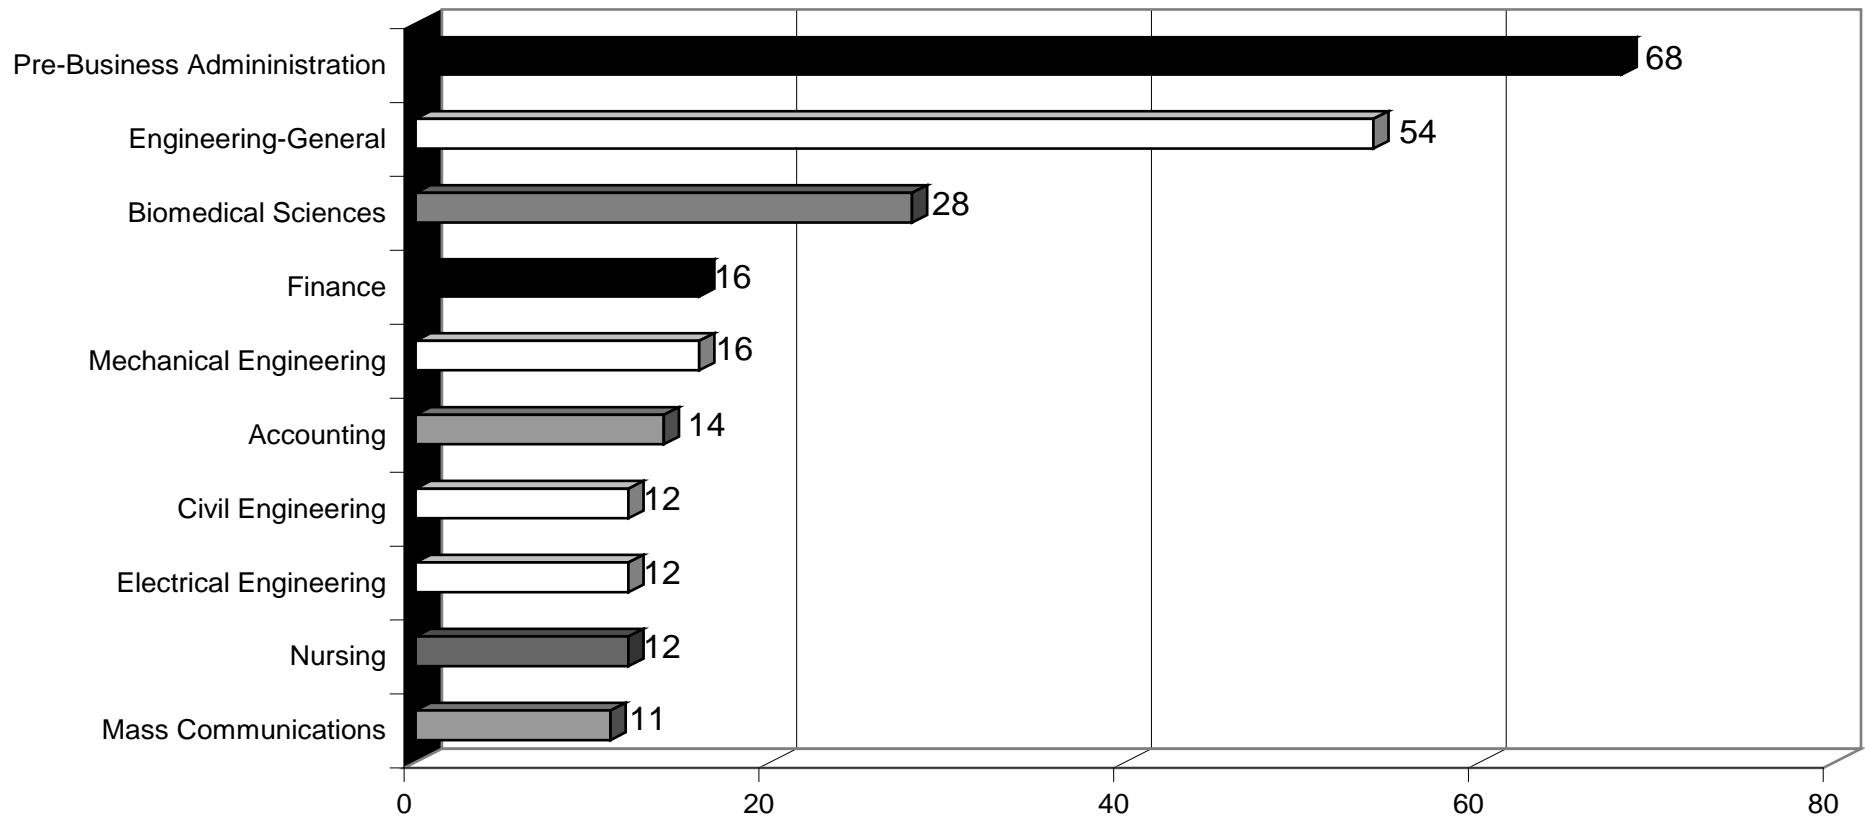

International Affairs
International Services
Fall 2009

USF International Students Per Academic Level

NOTE: Non-degree includes exchange students.

Fall 2009 Total Enrollment = 13 25
Source: USF Data Warehouse Add/Drop Benchmark 8/31/2009

International Affairs
International Services
Fall 2009

Top 10 Undergraduate Majors

Number of International Students Per Country (Alphabetical Order)

Country	# Per	% of total
Albania	6	0.5%
Algeria	1	0.1%
Argentina	7	0.5%