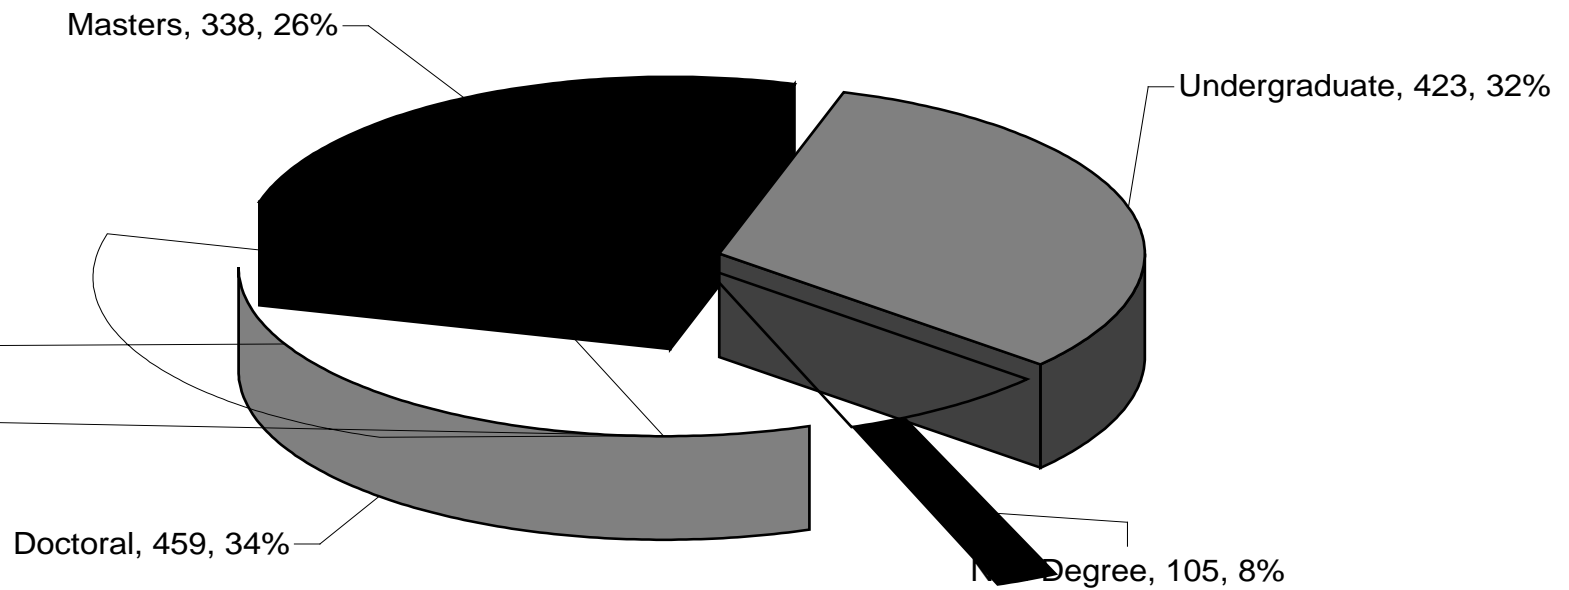

International Affairs
International Services
Fall 2009

USF International Students Per Academic Level

NOTE: Non-degree includes exchange students.

Fall 2009 Total Enrollment = 13 25
Source: USF Data Warehouse Add/Drop Benchmark 8/31/2009

International Affairs
International Services
Fall 2009

Top 10 Undergraduate Majors

Number of International Students Per Country (Alphabetical Order)

Country	# Per	% of total
Albania	6	0.5%
Algeria	1	0.1%
Argentina	7	0.5%