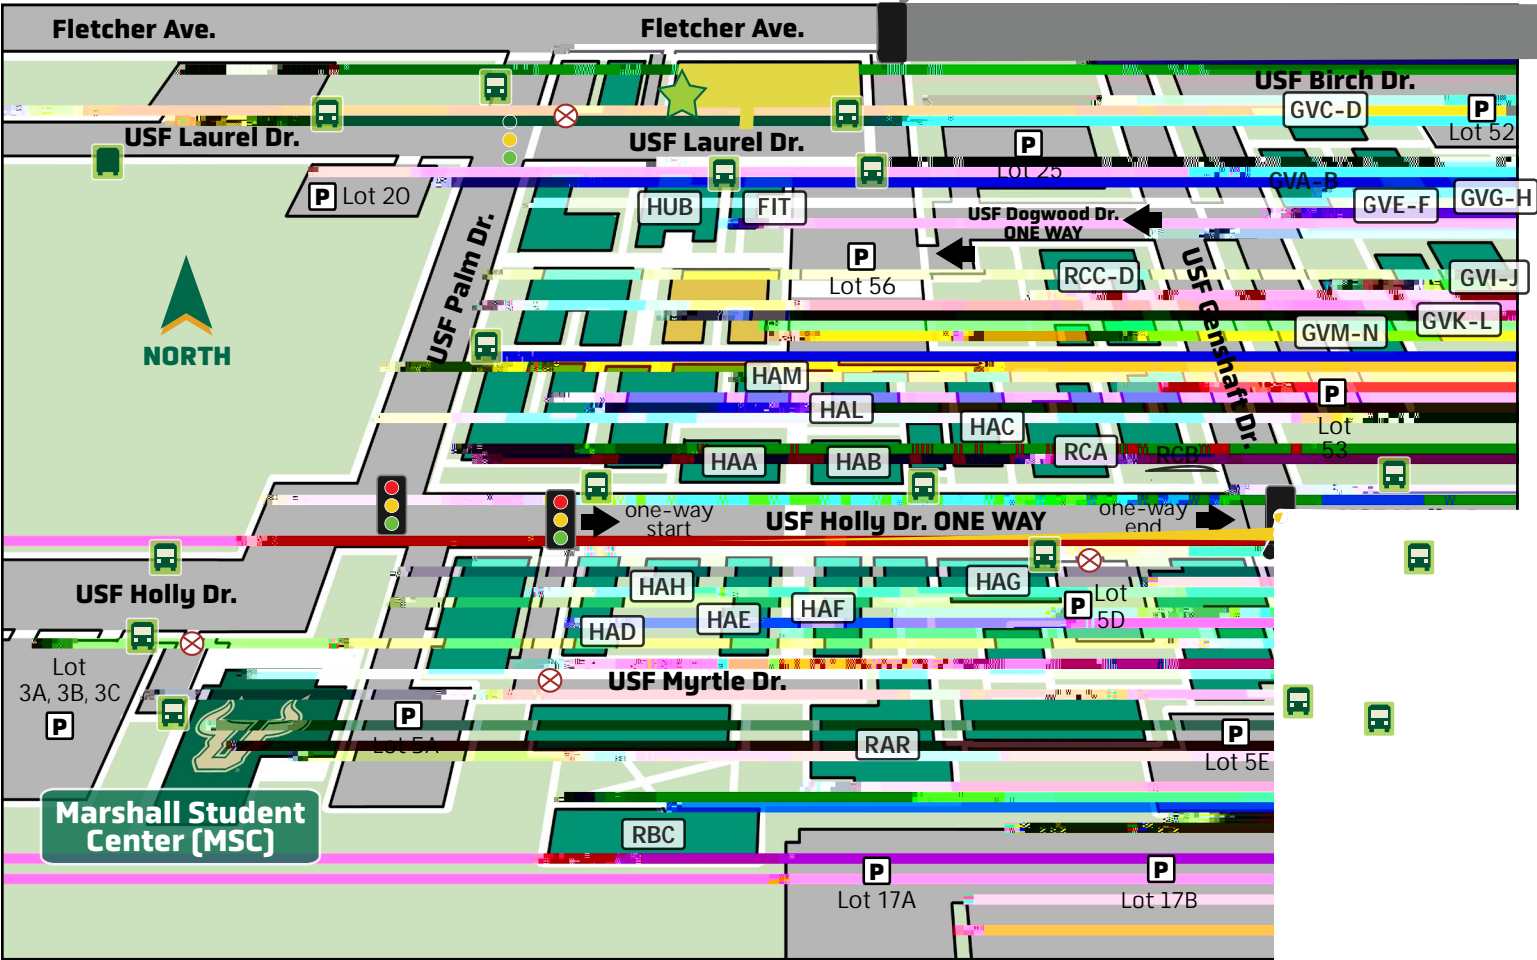

Summit Hall

Your Unloading Zone is in yellow: Parking Lot 16

Your nearest Courtesy Parking is in blue: Crescent Hill Parking Facility (CHG), Lot 35, 43

⊗ No Parking or unloading in these locations

A Bull Haul volunteer move-in crew will be available to assist you near your residence hall's unloading zone. Please note that Unloading Zones are for 30-minute parking only. Once you have unloaded your belongings, relocate your vehicle to a Courtesy Parking Lot.

Welcome Home to **Summit Hall**

Helpful tips and resources to assist your move-in experience

Google Map Directions

Scan these QR Codes with your smartphone to access directions to your residence hall, unloading zone, and courtesy parking lots.

Summit Hall

*Unloading Zone
Lot 16*

*Courtesy Parking
Lot 20*

*Courtesy Parking
Lot 43*

*Courtesy Parking
Lot 35*